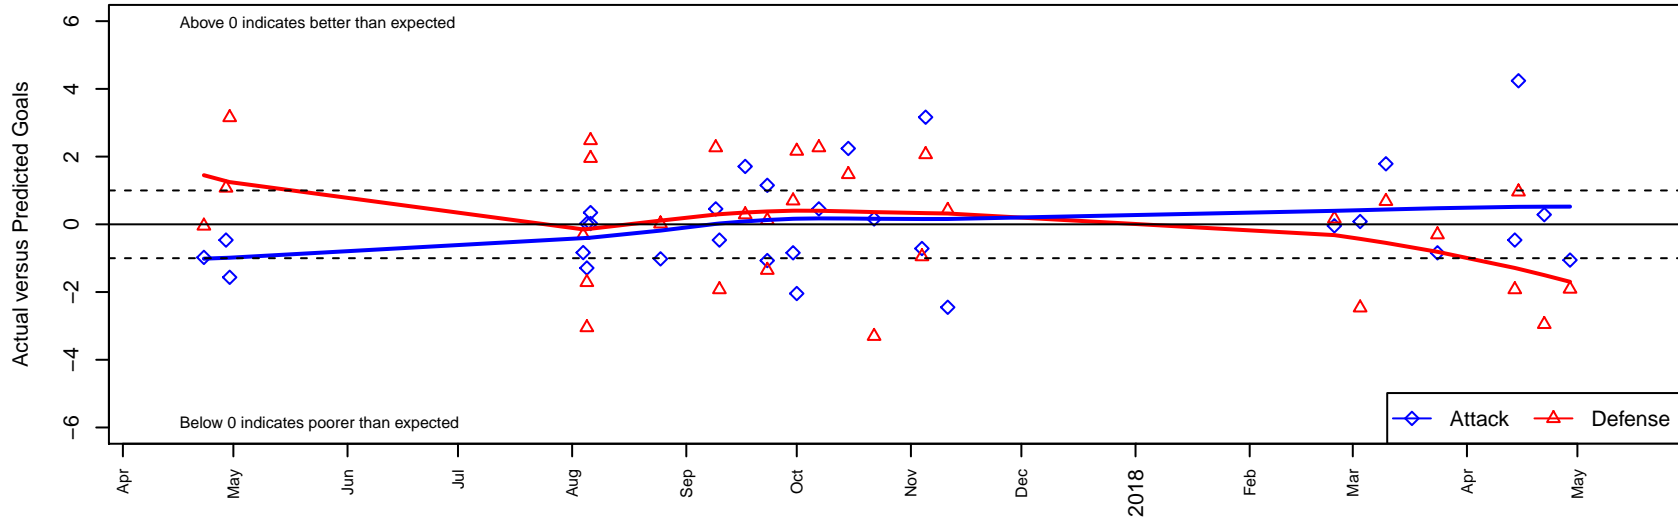

Washington Timbers White 2 B05

Washington Timbers
 Vancouver, WA
 B05 total strength=673
 attack=1.1 defense=0.38
 fall league = PTT B05 Div 2 White SE
 spr league = Spr OYS B05 Div 2 White

alt names used:
 WA Timbers 05B White 2
 WA Timbers 05B White 2
 WASHINGTON TIMBERS FC 05B WHITE 2
 WTFC B05 White 2
 WA Timbers 05B White 2

Venues played:
 2016 Spr OYS B05 Division 2 White
 2017 Mt Hood Challenge U13 Bronze
 2017 Summer Slam Division 2 Gold/Silver
 2017 PTT B05 Division 2 White SE
 2017 OYS Founders Cup B05
 2017 Spr OYS B05 Division 2 White

Washington Timbers White 2 B05
 Dots are actual minus expected GF (blue circles) and GA (red triangles).
 Blue line is smoothed change in attack strength. Red is smoothed change in defense strength.

**attack and defense variance (black dot)
relative to other teams
and top 10 in region**