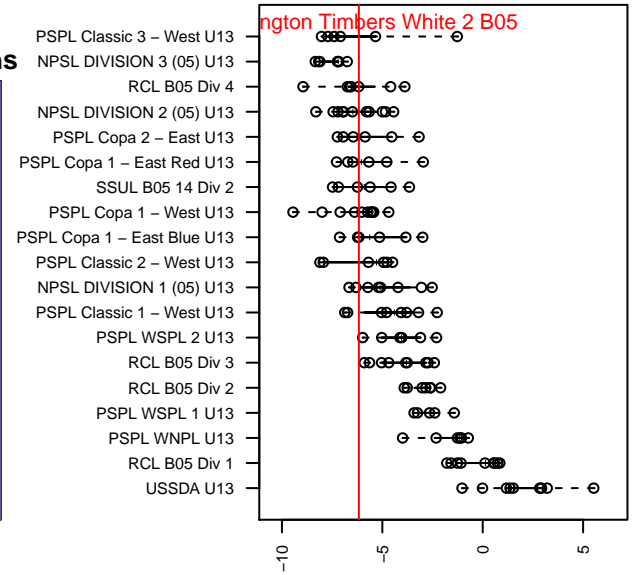

**attack and defense rating
relative to others at age
and all opponents in last 13 months**