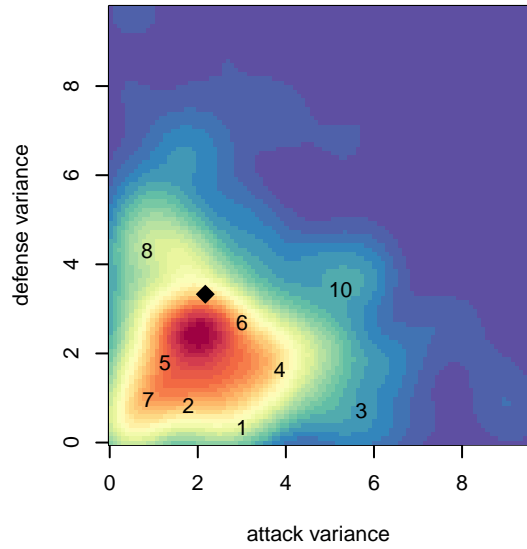

Washington Timbers White 2 B05

Washington Timbers
 Vancouver, WA
 B05 total strength=673
 attack=1.1 defense=0.38
 fall league = PTT B05 Div 2 White SE
 spr league = Spr OYS B05 Div 2 White

alt names used:
 WA Timbers 05B White 2
 WA Timbers 05B White 2
 WASHINGTON TIMBERS FC 05B WHITE 2
 WTFC B05 White 2
 WA Timbers 05B White 2

Venues played:
 2016 Spr OYS B05 Division 2 White
 2017 Mt Hood Challenge U13 Bronze
 2017 Summer Slam Division 2 Gold/Silver
 2017 PTT B05 Division 2 White SE
 2017 OYS Founders Cup B05
 2017 Spr OYS B05 Division 2 White

Washington Timbers White 2 B05
 Dots are actual minus expected GF (blue circles) and GA (red triangles).
 Blue line is smoothed change in attack strength. Red is smoothed change in defense strength.

**attack and defense variance (black dot)
relative to other teams
and top 10 in region**