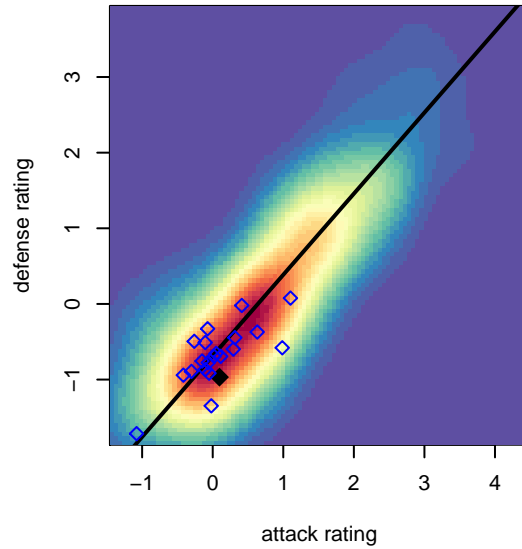

**attack and defense rating
relative to others at age
and all opponents in last 13 months**